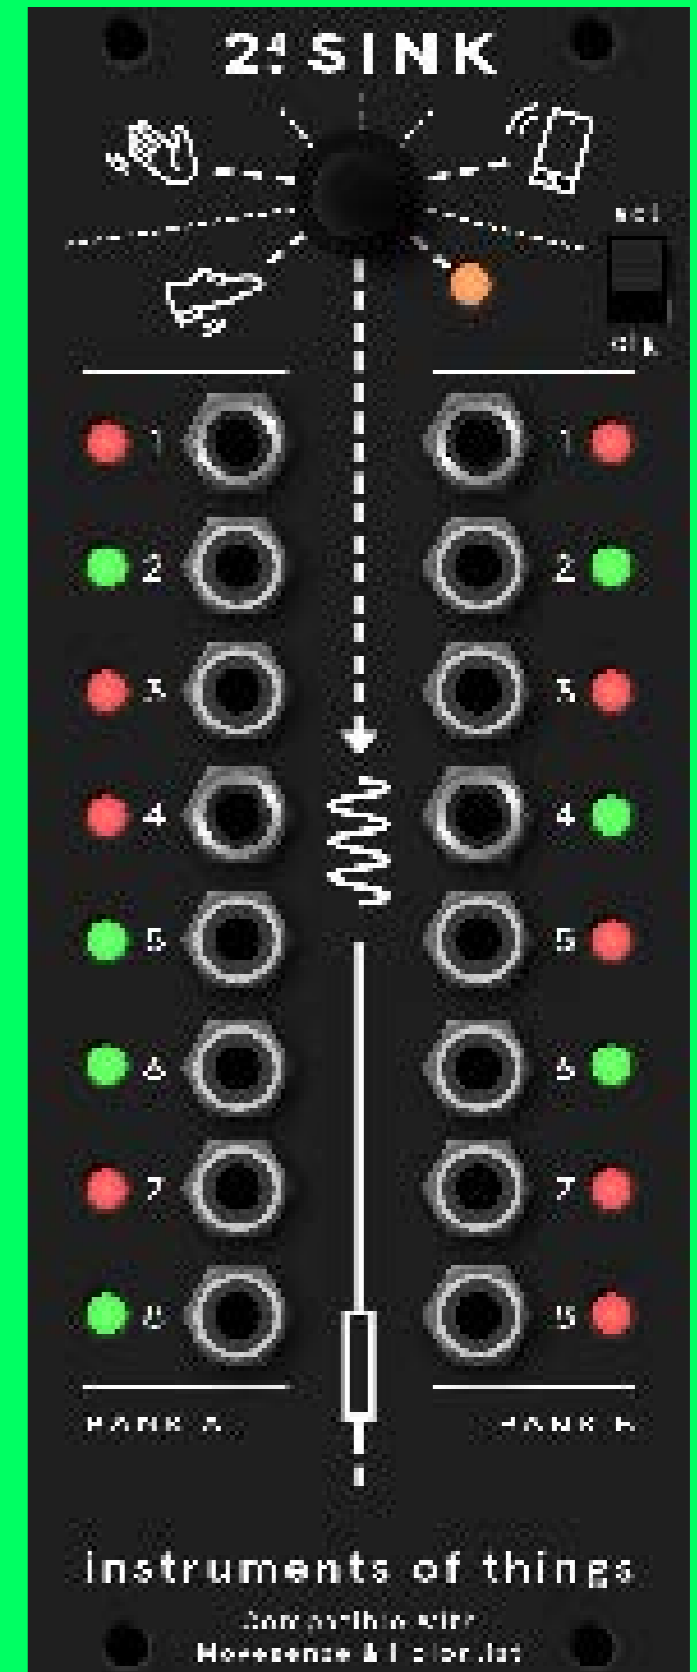

Bluetooth® LE & Wi-Fi compatible

- Bluetooth® LE MIDI
- Open Sound Control (OSC)
- Zeroconf network discovery

Compatible with Movesense® sensors

- Customized firmware including 9-DOF sensor fusion for low latency applications and high precision motion capture control
- Connects up to 7 sensors simultaneously

Compatible with the Holon.ist iOS app by Holonic.Systems

- More information about Holon.ist can be found at <https://www.holonic.systems>

16 x 12 bit multimode outputs

- Unipolar mode (0 to +10V)
- Bipolar mode (-5V to +5V)
- Gate/Trigger mode (0 to +5V)

Built-in LFOs with different waveforms and frequency modulation via sensor data.

- Sine, saw, ramp, triangle, square, clock

Built-in web app:

- Wi-Fi configuration
- Connect Bluetooth® LE devices
- Map and scale sensor values
- Output configuration
- Firmware Upgrades

Boot time including Wi-Fi and Bluetooth® LE in less than 3 seconds

Power consumption

- +12V: 250 mA
- -12V: 30 mA

Available on **Kickstarter** from May 9th.

contact@instrumentsofthings.com
www.instrumentsofthings.com

Visit our social media channels for current media of the module:

[instagram.com/instrumentsofthings](https://www.instagram.com/instrumentsofthings)
[facebook.com/instrumentsofthings](https://www.facebook.com/instrumentsofthings)

Design graphic of the 2.4SINK module